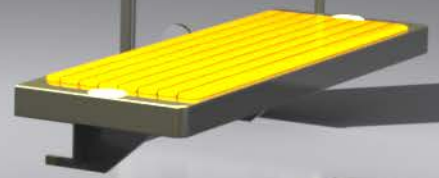

ADLIS WEIYIN SOLAR SMART BENCH WYS1814

Material: 304 stainless steel + tempered glass
Dimensions: L: 480cm / W: 150cm / H: 210cm
Solar panel: 400W / MC Polysilicon 18% conversion
Battery type: Gel battery/AGV/Li-ion
Battery capacity: 12V / 200Ah
Controller type: MPPT
USB charging ports: 2
Wireless charging: 4
LED Strip Light: Warm White/White/Blue
Alarm: 12VDC / 100mA / 3-Pos
Material: 304SS / 316L
AD: 304 stainless steel
OPTIONAL ACCESSORIES:
OPTIONAL SMART CONTROL
OPTIONAL BATTERY (COMMON...)
OPTIONAL SMART VOICE
OPTIONAL USB PORTS

Option for Adlis All Products:
Control and monitor all Smart Street Furniture.
For more information contact:
www.adlis.com
info@adlis.com

ADLIS SMART **TEAMIZER** **INDIA REGISTERED PROGRAM**

ADLIS WEIYIN ADLIS SMART CITY

OPTIONAL ACCESSORIES:
OPTIONAL SMART CONTROL
OPTIONAL BATTERY (COMMON...)
OPTIONAL SMART VOICE
OPTIONAL USB PORTS