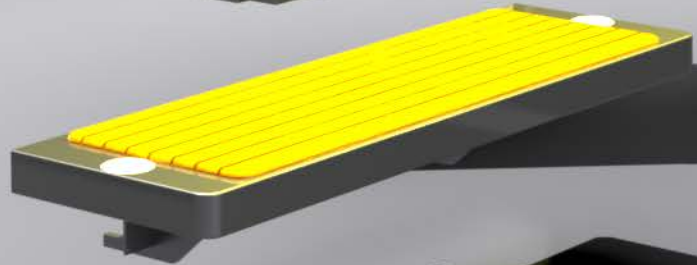

ADLIS WEIYIN SOLAR SMART BENCH WYS1814

Material: 304 stainless steel + tempered glass
Dimensions: L: 480cm / W: 150cm / H: 210cm
Solar panel: 400W / MC Polysilicon 18% conversion
Battery type: Gel battery/AGV/Li-ion
Battery capacity: 12V / 200Ah
Controller type: MPPT
USB charging ports: 2
Wireless charging: 4
LED Strip Light: Warm White/White/Blue
Alarm: 12VDC / 100mA / 3-Pos
Material: 304SS / 316L
AD: 304 stainless steel
OPTIONAL ACCESSORIES:
OPTIONAL SMART CONTROL
OPTIONAL BATTERY (COMMON...)
OPTIONAL SMART VOICE
OPTIONAL USB PORTS

Option for Adlis All Products:
Control and monitor all Smart Street Furniture.
For more information contact:
www.adlis.com
info@adlis.com

ADLIS SMART **TEAMIZER** **INDIA REGISTERED PROGRAM**

ADLIS WEIYIN ADLIS SMART CITY

OPTIONAL ACCESSORIES:
OPTIONAL SMART CONTROL
OPTIONAL BATTERY (COMMON...)
OPTIONAL SMART VOICE
OPTIONAL USB PORTS